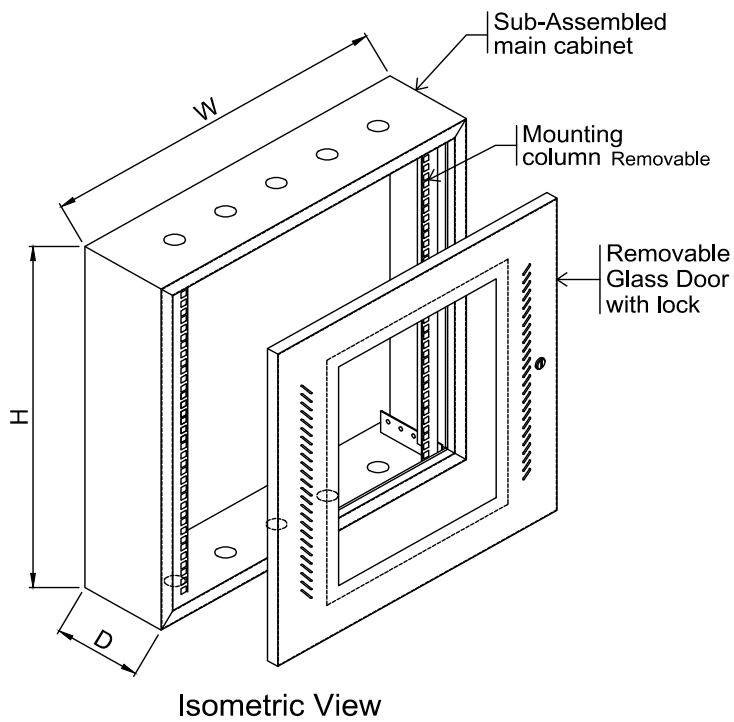

Surface Mounted Wall Cabinet