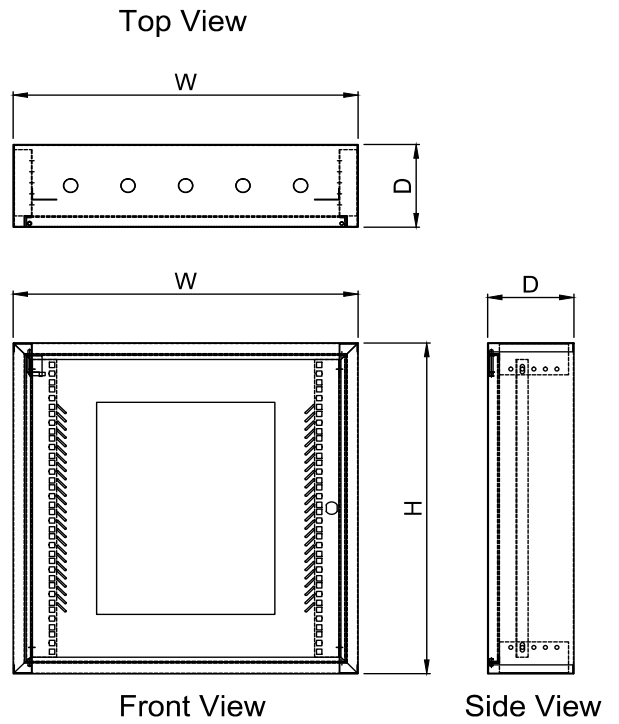

Surface Mounted Wall Cabinet