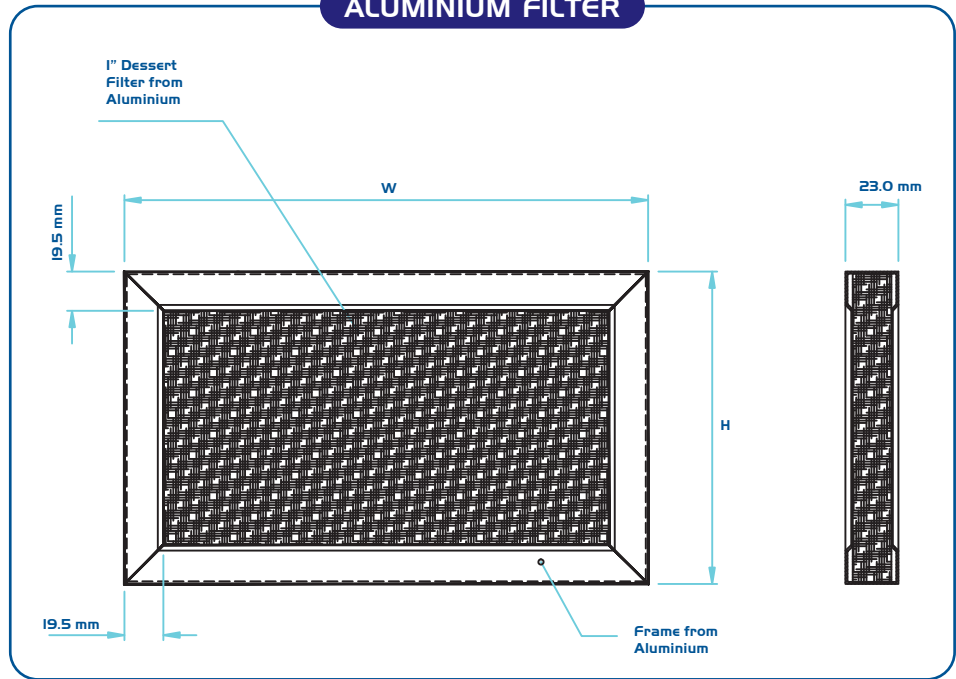

LOUVERS

- >> AF Aluminum Filters are used widely in HVAC & other applications to filter air from dust and dirt.
- >> AF is made of Aluminum filter media and a frame made of Aluminum extruded profiles.
- >> AF is easily washable for frequent long-life use.
- >> AF has a reasonable initial pressure drop

ALUMINIUM FILTER

Ordering Key:

A	F	2	SIZE
ALUMINIUM FILTER			
-: 1" THICK AL FILTER			
2: 2" THICK AL FILTER			
SIZE: WIDTH X HEIGHT			