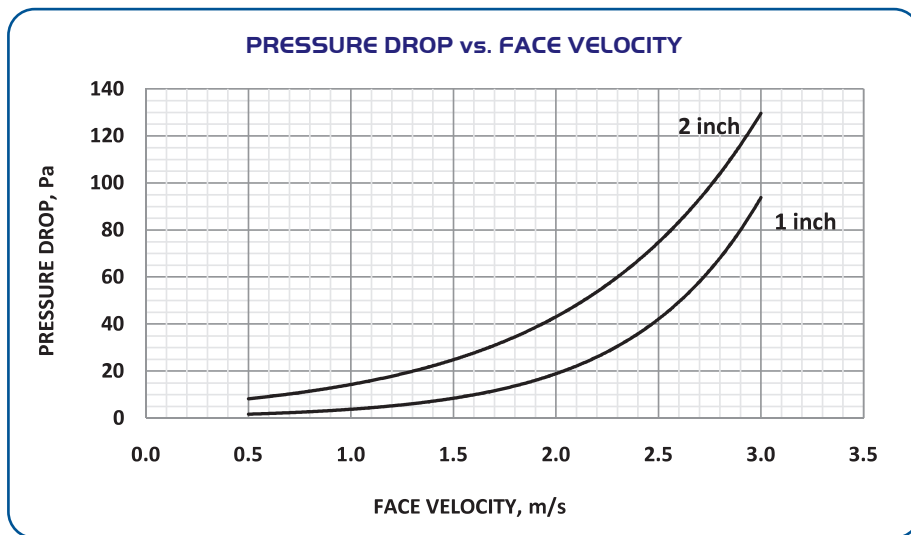

ALUMINIUM FILTER

Ordering Key:

A	F	2	SIZE
ALUMINIUM FILTER			
-: 1" THICK AL FILTER			
2: 2" THICK AL FILTER			
SIZE: WIDTH X HEIGHT			